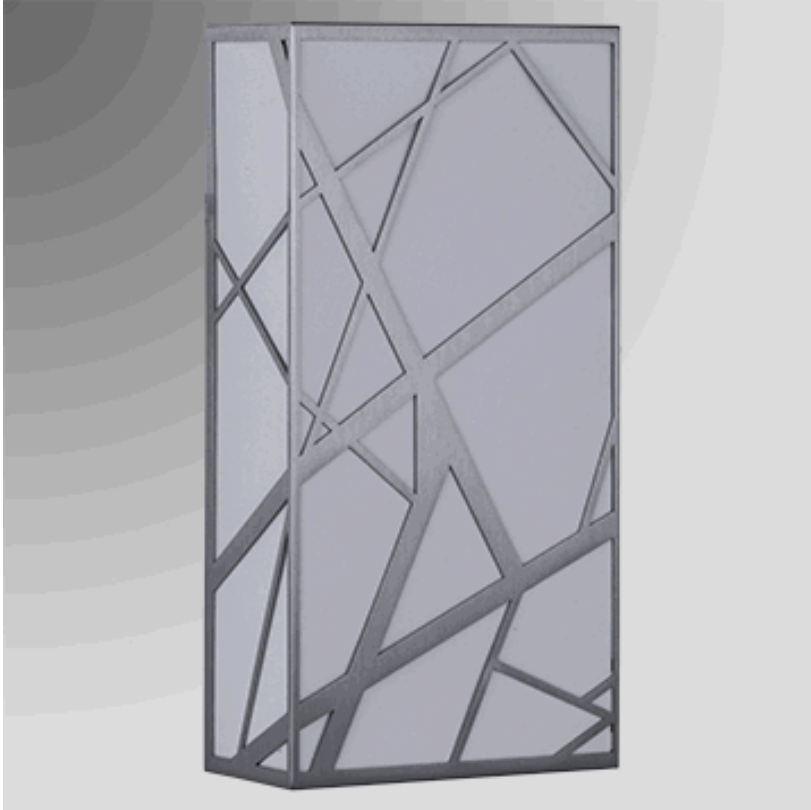

## 3944C-E26-SN

ARKANSAS LIGHTING  
S T A Y I L L U M I N A T E D

16" Brushed Nickel Wall Sconce, two medium base sockets, direct wired, with White Linen Hardback Shade. Recommend two 1100 lumen LED bulbs.

Lamp Dimensions: 8"W, 16"H, 4"D

Lamp Finish: Brushed Nickel

Switch: NA

Bulb Wattage: Recommend two 1100 lumen LED bulbs, max rating two 18 watt CFL

Cordset: direct wired

Socket: medium base

Base: 7.25"W, 15.75"H